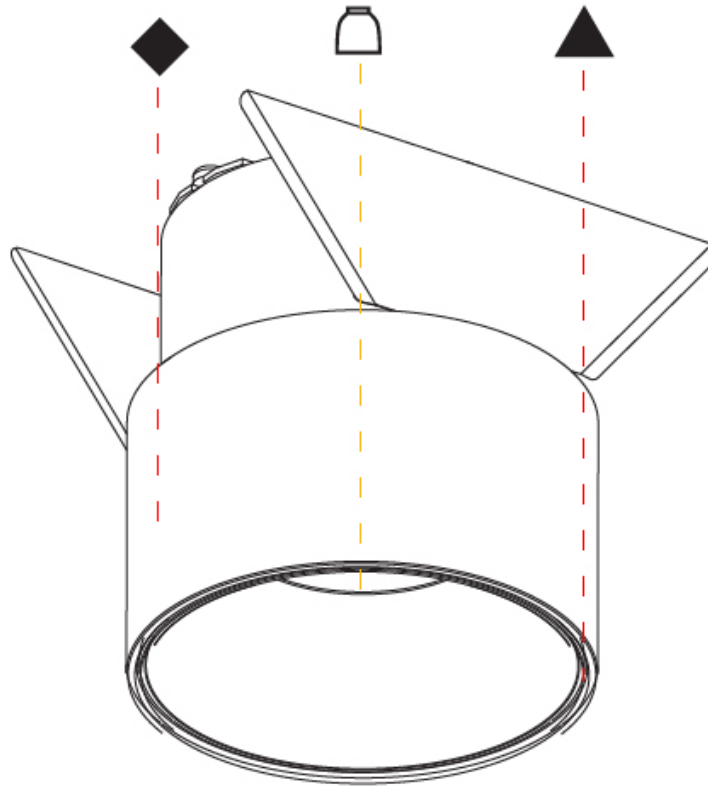

INVADER SEMI-ON RECESSED

A35540-

PROJECT	_____
TYPE	_____
SPECIFIER	_____
QUANTITY	_____
DATE	_____