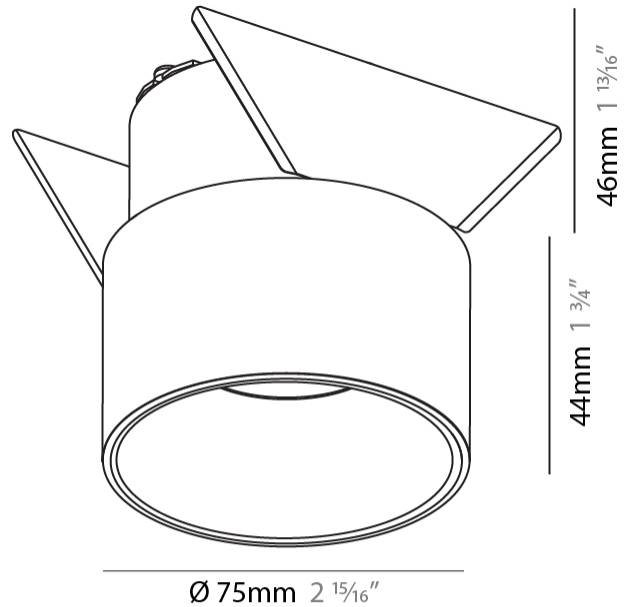

1. To build a product code in our configurator select the specify button on the base model # product page
2. To build a manual product code on this datasheet choose from the options listed below in blue font and add the suffix to the base model #

GENERAL

Series: Invader Semi-On
Brand: Prolicht
Division: Architectural
Mounting Type: Recessed
Mounting Location: Ceiling
Subcategory: Semi-Flush

PHYSICAL

Shape: Round
Diameter (mm): 75
Diameter (in): 2 15/16
Height (mm): 44
Height (in): 1 3/4
Ceiling Thickness (mm): 10 / 12.5 / 15
Ceiling Thickness (in): 3/8 or 1/2 or 9/16
Min. Recessing Depth (mm): 50
Min. Recessing Depth (in): 1 15/16
Light Distribution: Downlight
Weight (kg): 0.459
Weight (lbs): 1.01
Fixture Finish: SSR / BKV / CWI / CRY / HAB / UFT / ITA / RUA / FTG / MYG / LOD / PUS / FRO / FUP / KIA / POP / BLS / SPG / MEY / GOH / GUM / CHC / COM / ABZ / JAG / OBR / MOS / ROR
Fixture Material: Aluminum
Cut-out Measurements: D = 70mm / 2 3/4"

ELECTRICAL

Lamp Type: LED (Zhaga Standard)
Total Output Wattage (W): 15
Dimming: Dali Dimming
Driver Included: No
Driver Location: Remote
Driver Type: Constant Current - 120Vac
Input Voltage (V): 120
Constant Current (MA): 350

LED

Number of LEDs: 1
Color Temperature (°K): Warm Dim
Max. Delivered Lumen (lm): 760
Nominal Lumen (lm): 1140
CRI: >90 CRI
Lamp Life (hrs): 50000

OPTICAL

Reflector: 20 / 40 / 60

RATINGS AND CERTIFICATIONS

Certified By: Certified for North American Standards
IP rating: IP20

50mm
1 15/16"

70mm
2 3/4"

10 - 15mm
3/8" - 9/16"